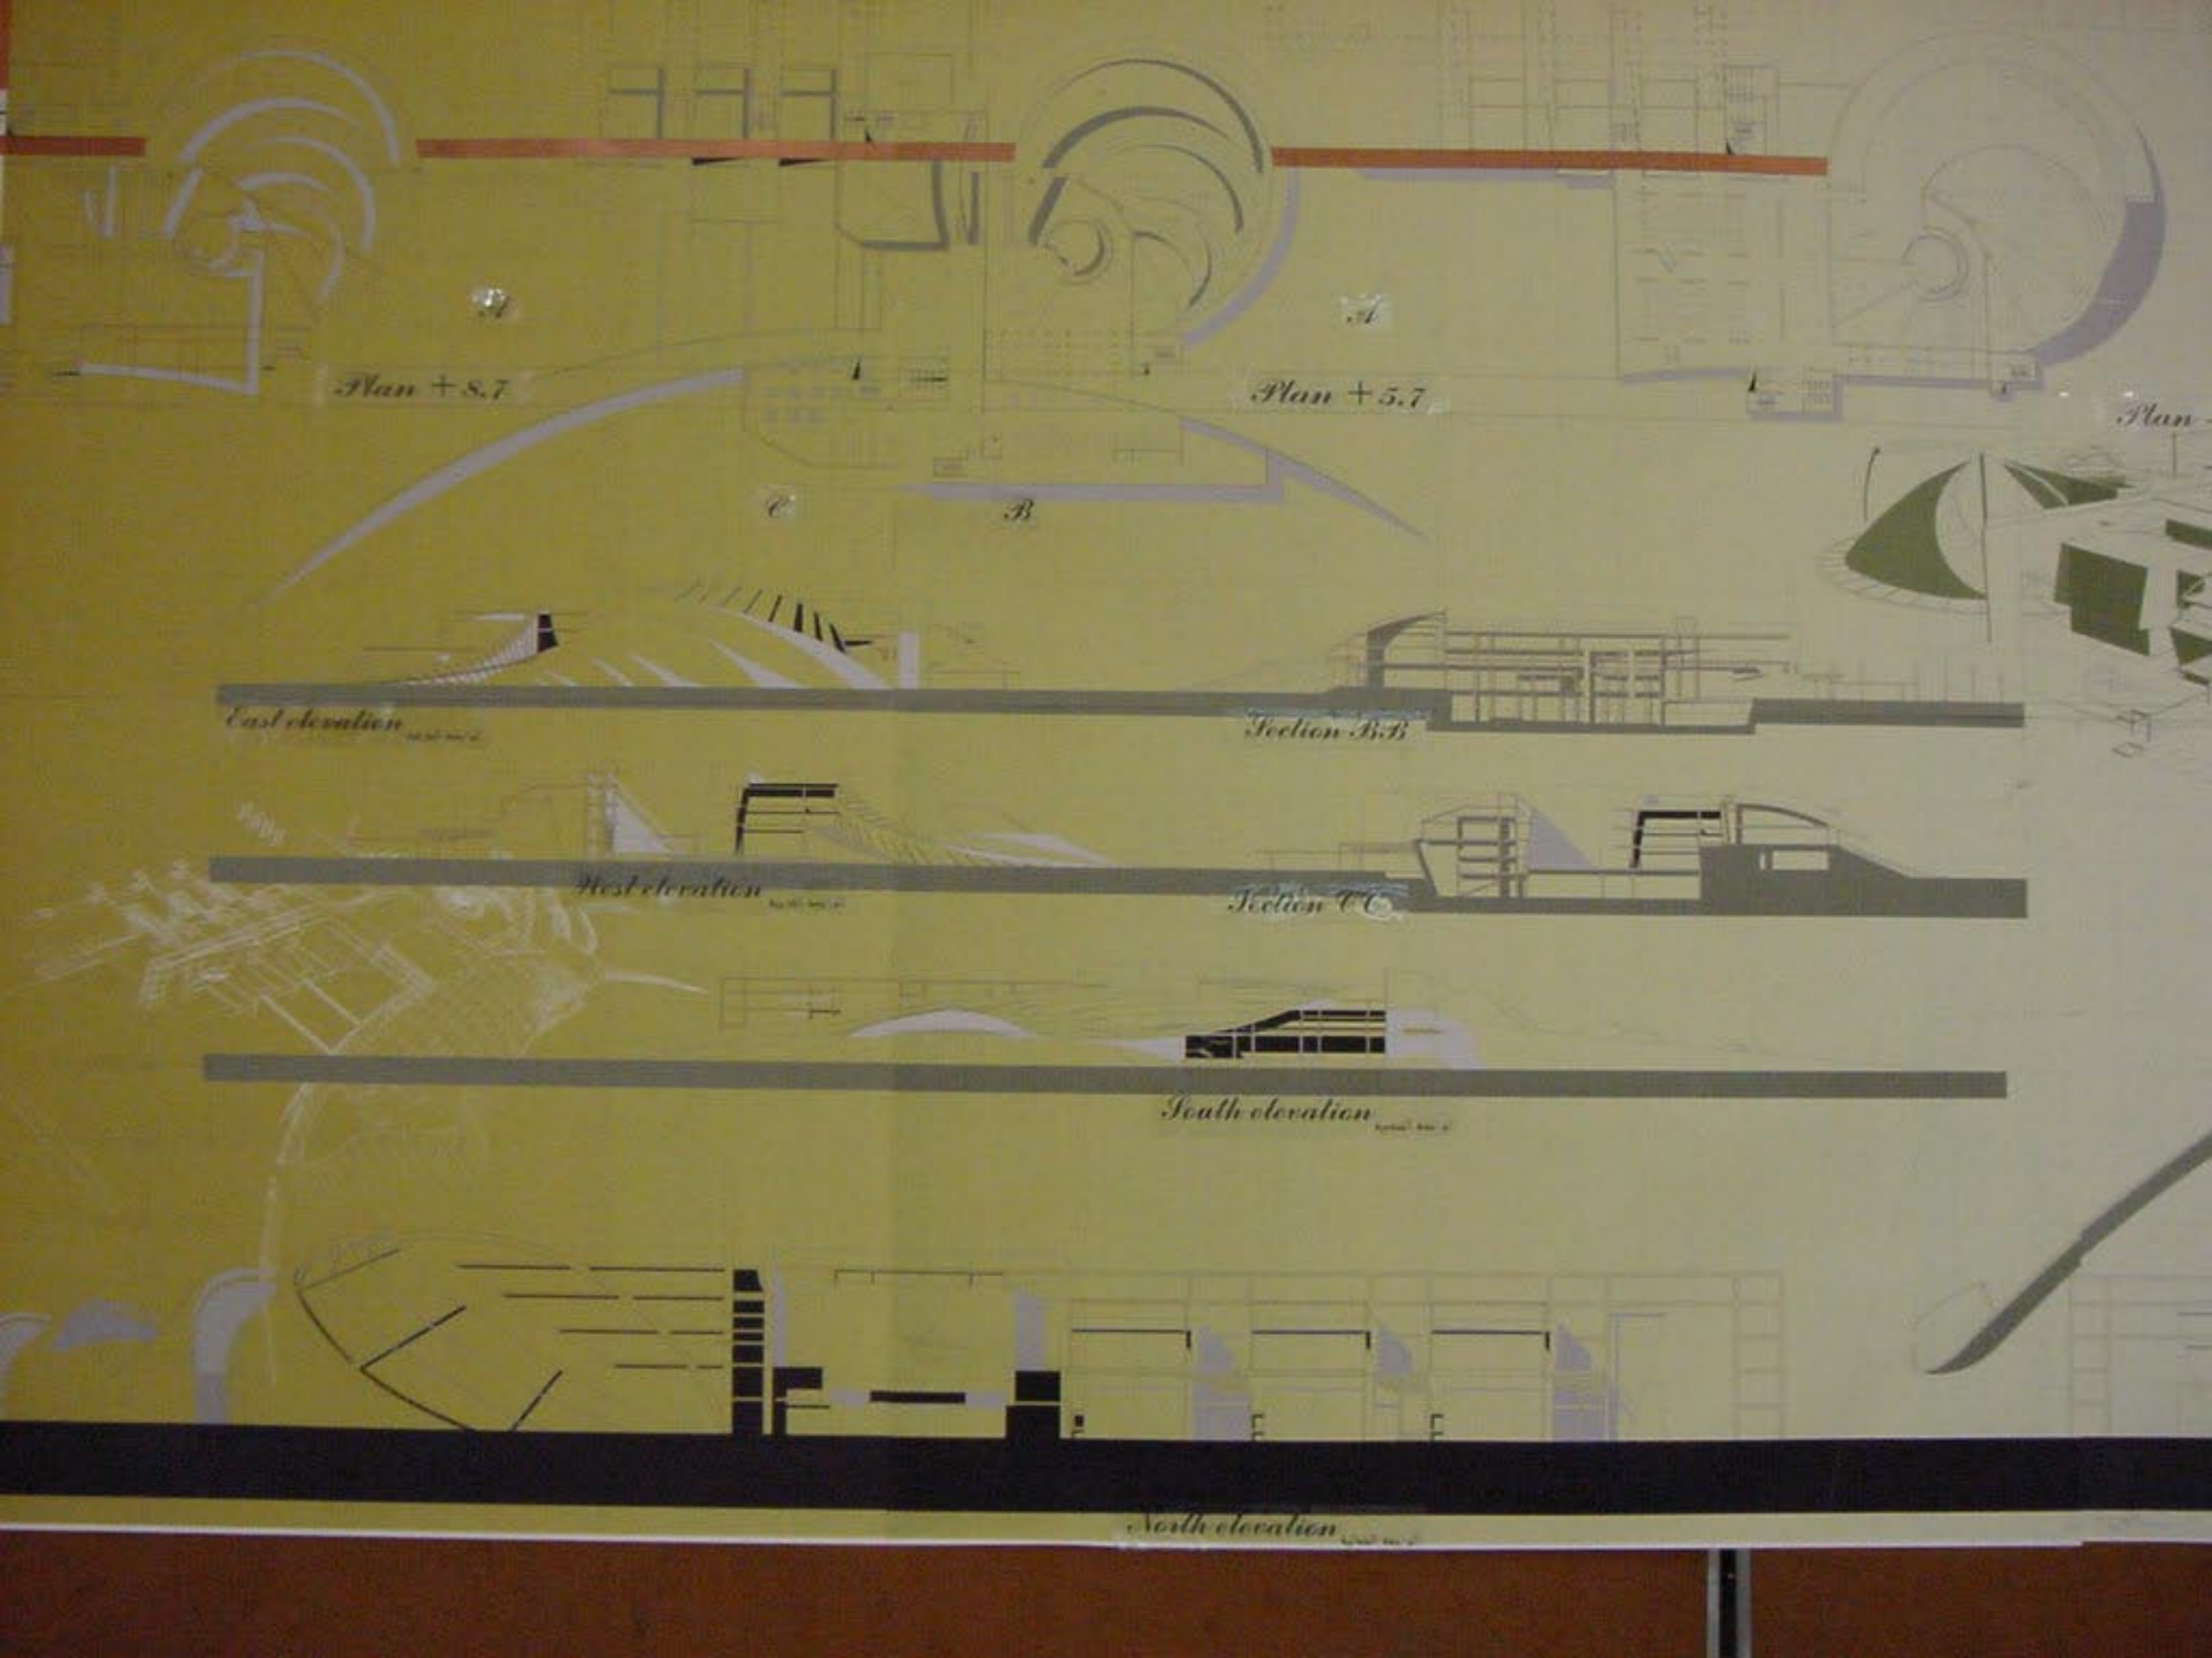

THE ART MUSEUM OF DAWA'AR

THE ART MUSEUM OF DAWA'AR

*A*

*Plan +5.7*

*Plan -4.5*

C

B

A

+0.5

+0.75

+0.9

+1.6

Plan +8.7

Plan +5.7

Plan

C B

East elevation

Section B-B

West elevation

Section C-C

South elevation

North elevation

*Plan - 4.5*

*Section 4/4*