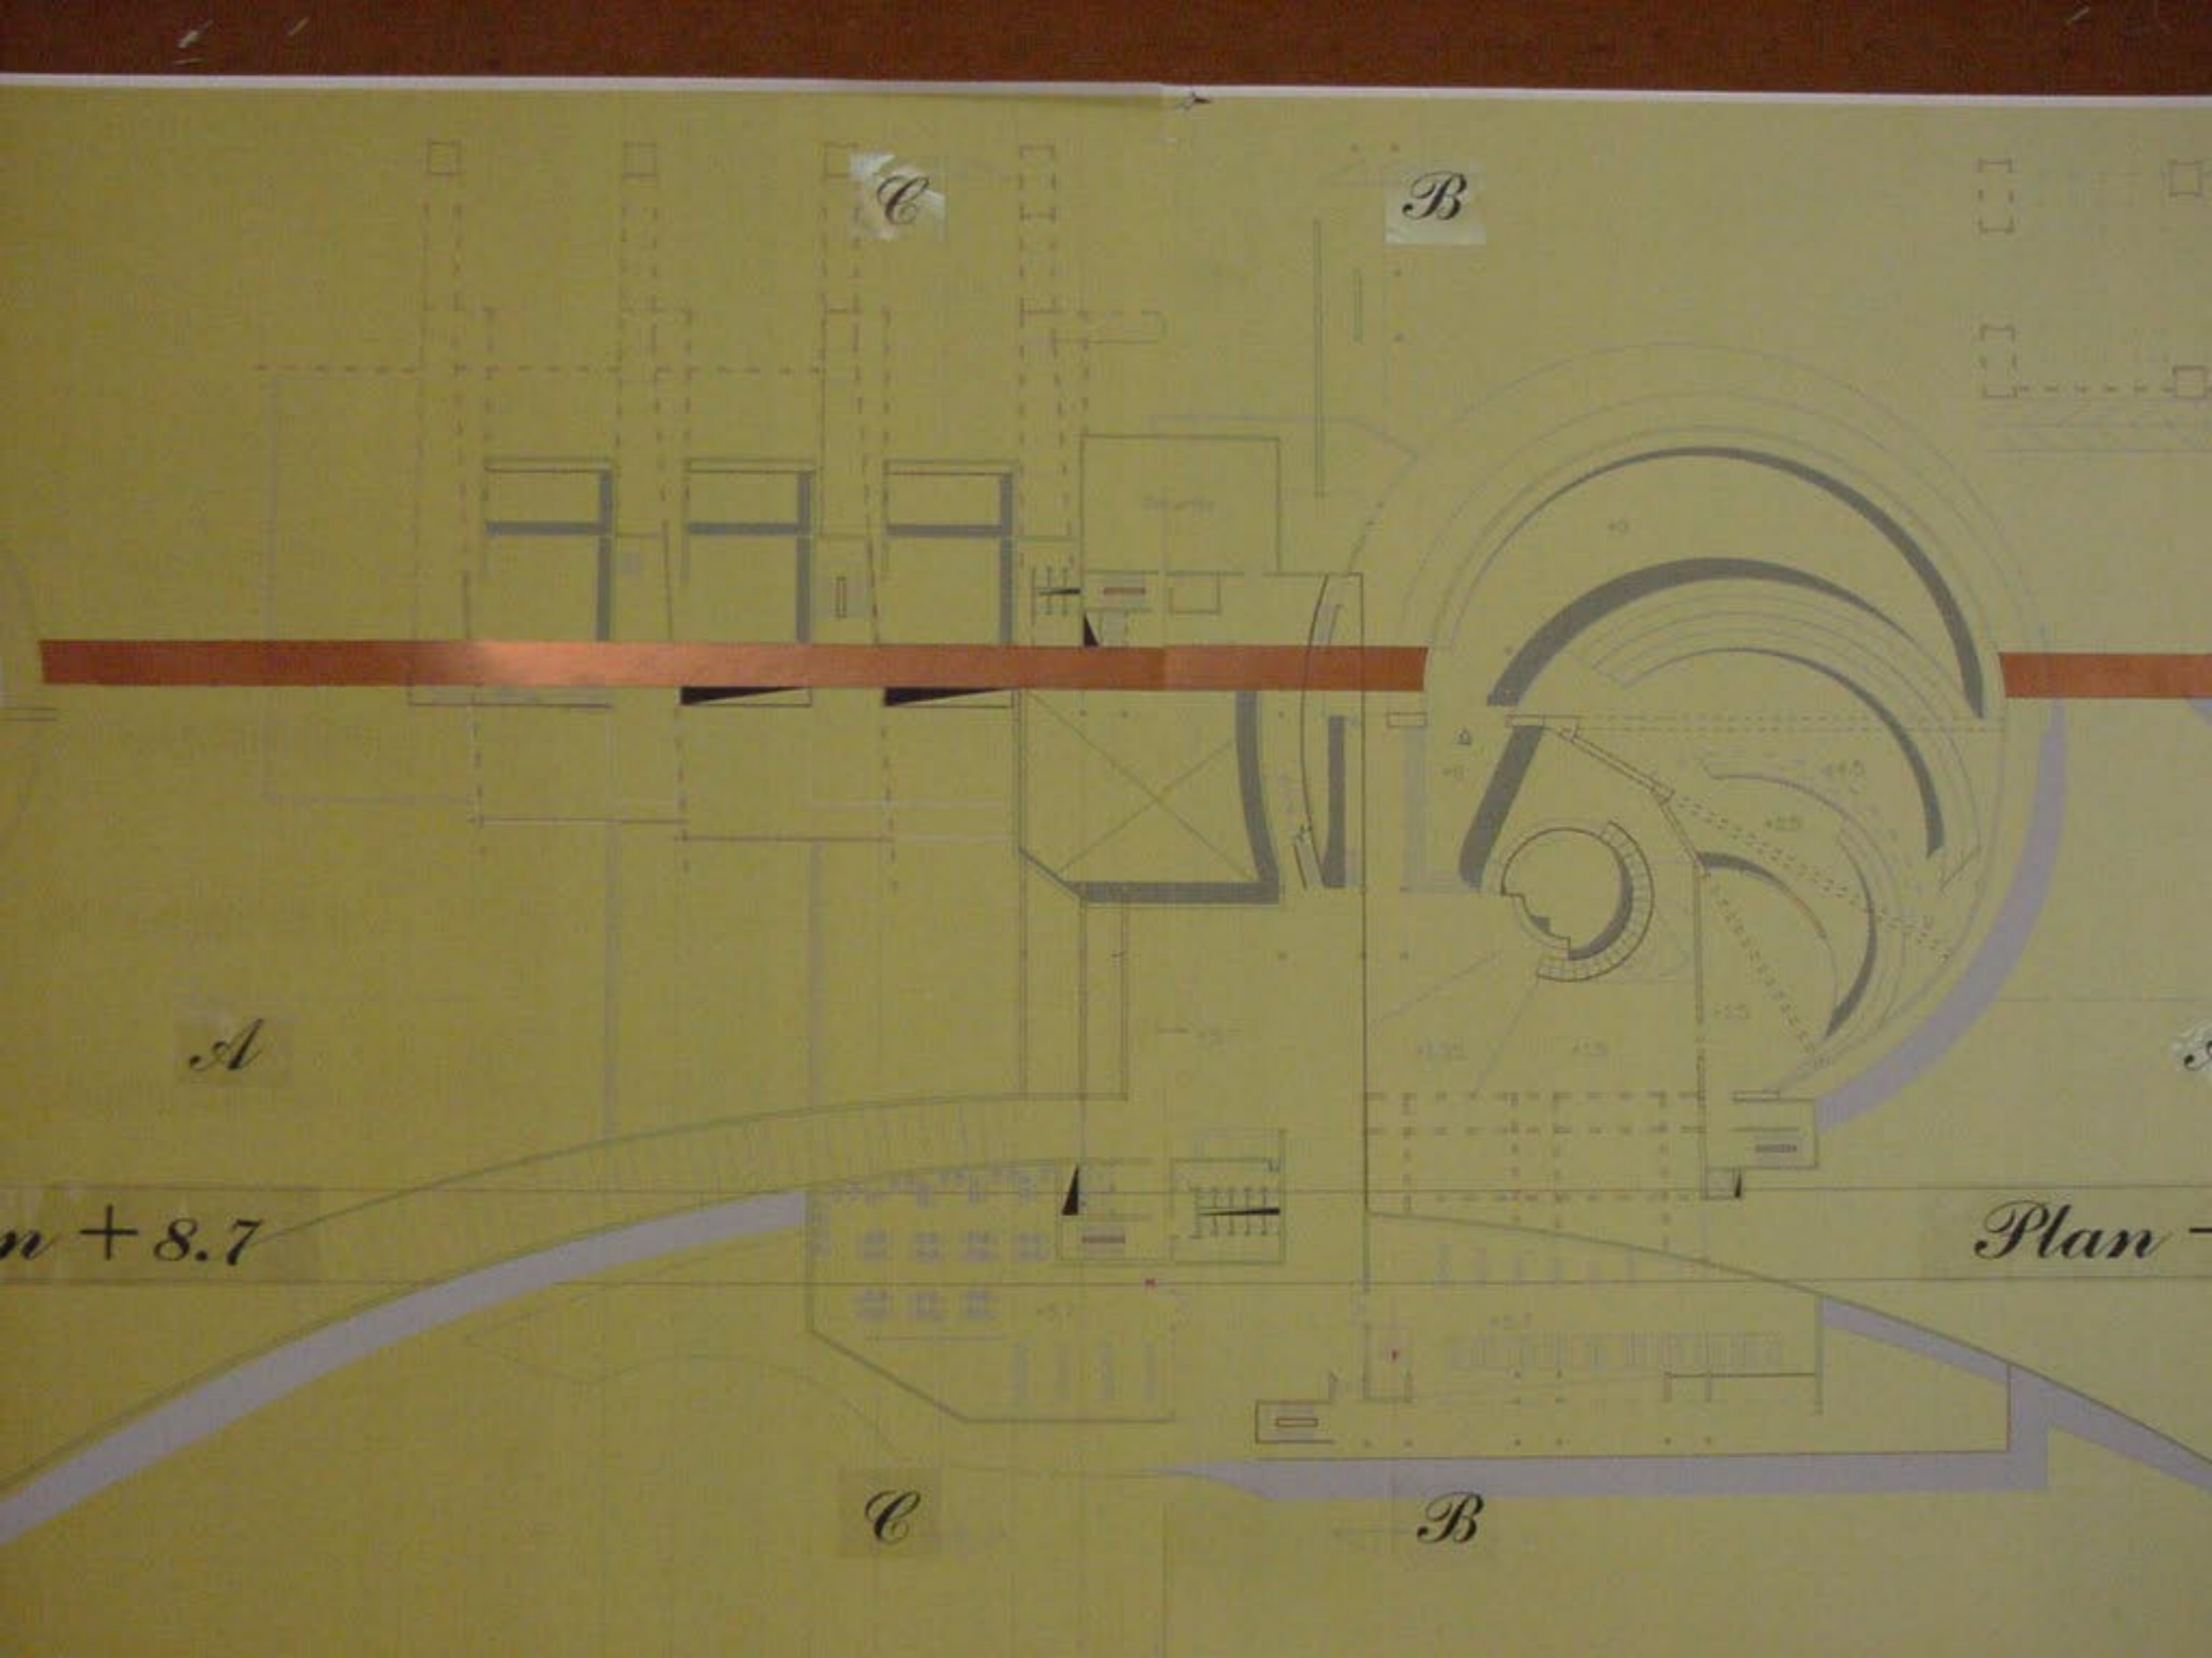

THE ART MUSEUM OF DAWA'AR

THE ART MUSEUM OF DAWA'AR

*A*

*Plan +5.7*

*Plan -4.5*

C

B

A

m + 8.7

Plan

C

B

A

Plan + 8.7

*Plan -4.5*

-03

+0.5

+0.75

+0.9

+1.6

Plan +8.7

Plan +5.7

Plan

C B

East elevation

Section B-B

West elevation

Section C-C

South elevation

North elevation

*Plan - 4.5*

*Section 4/4*