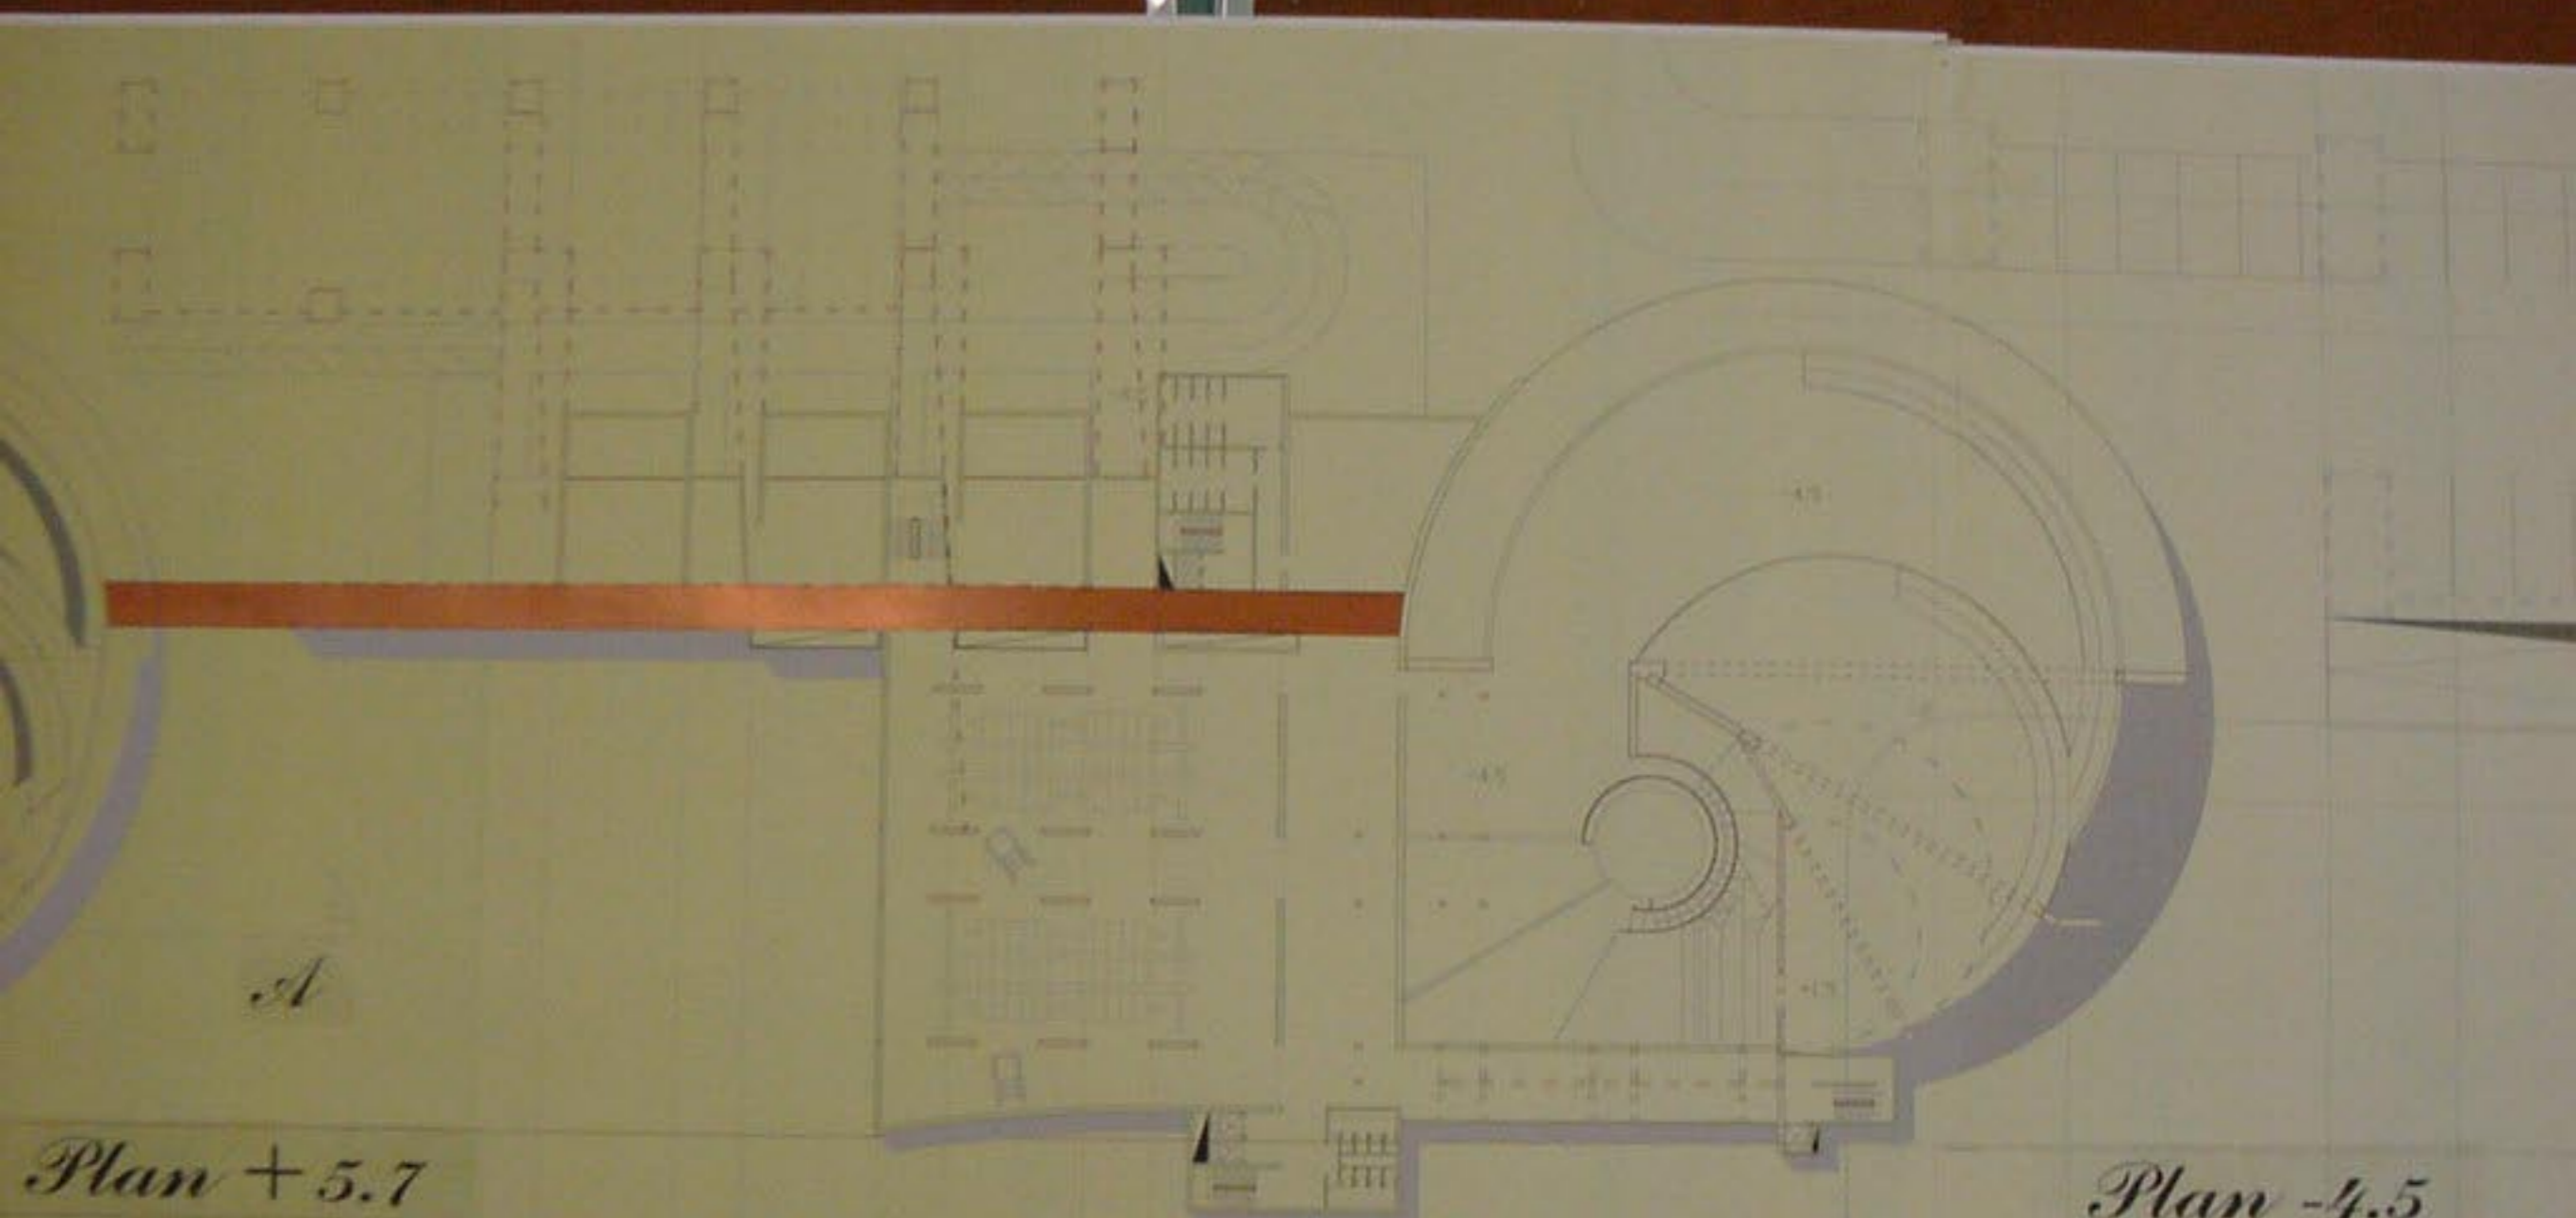

THE ART MUSEUM OF DAWA'AR

THE ART MUSEUM OF DAWA'AR

*A*

*Plan +5.7*

*Plan -4.5*

C

B

A

m + 8.7

Plan

C

B

A

Plan + 8.7

*Plan -4.5*

-03

+0.5

+0.75

+0.9

+1.6

Plan +8.7

Plan +5.7

Plan

C B

East elevation

Section B-B

West elevation

Section C-C

South elevation

North elevation

*Plan - 4.5*

*Section 4/4*